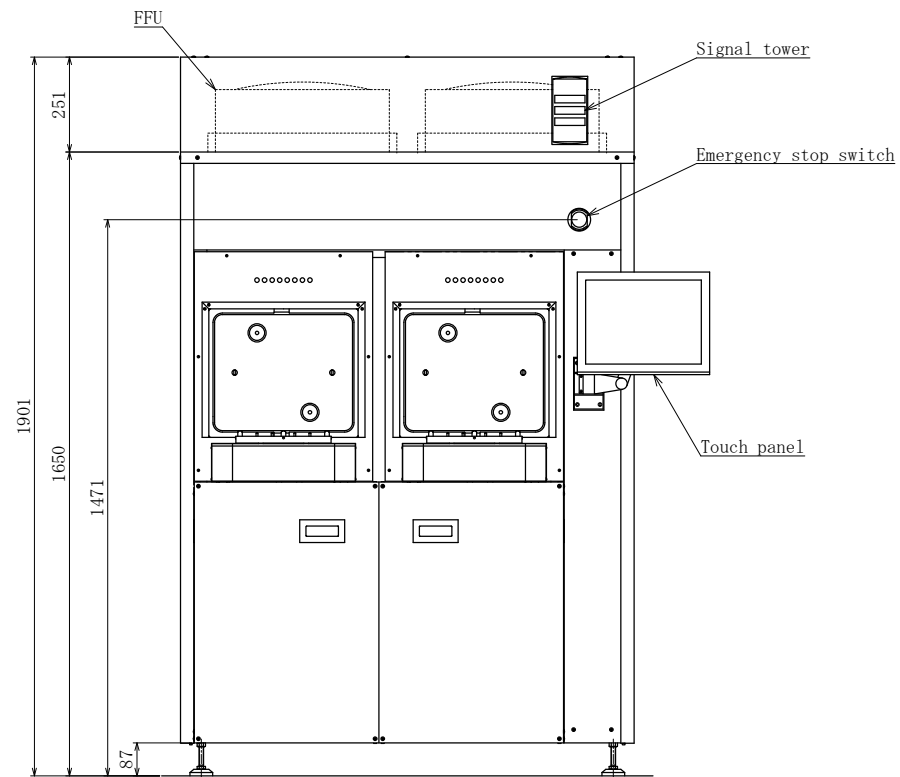

Reference drawing

- × This drawing may be revised without any advance notification.
- × When designing the equipment layout based on this drawing, please confirm with JEL in advance.

MODEL 型式	SORTER SYSTEM		
ISSUED NO. 管理番号	WJ0086E	SCALE 尺度	1/10