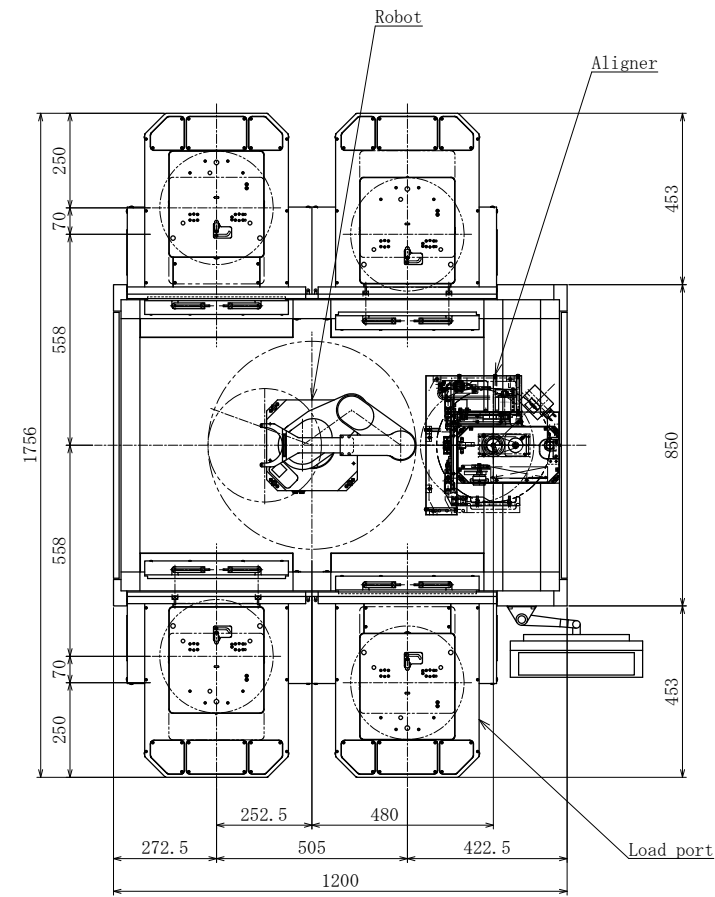

Reference drawing

- × This drawing may be revised without any advance notification.
- × When designing the equipment layout based on this drawing, please confirm with JEL in advance.

MODEL 型式	SORTER SYSTEM		
ISSUED NO. 管理番号	WJ0086E	SCALE 尺度	1/10