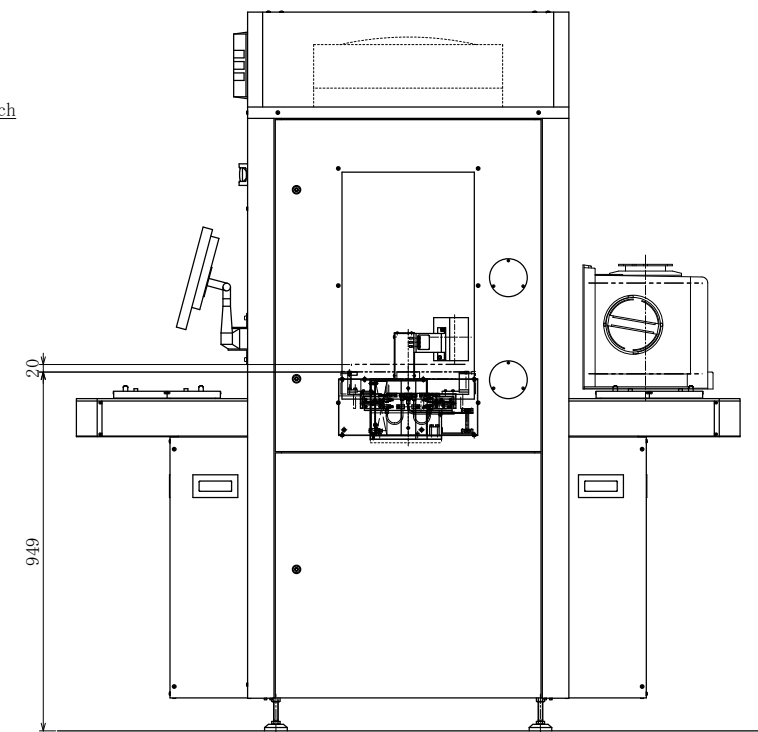

Reference drawing

- × This drawing may be revised without any advance notification.
- × When designing the equipment layout based on this drawing, please confirm with JEL in advance.

MODEL 型式	SORTER SYSTEM		
ISSUED NO. 管理番号	WJ0086E	SCALE 尺度	1/10