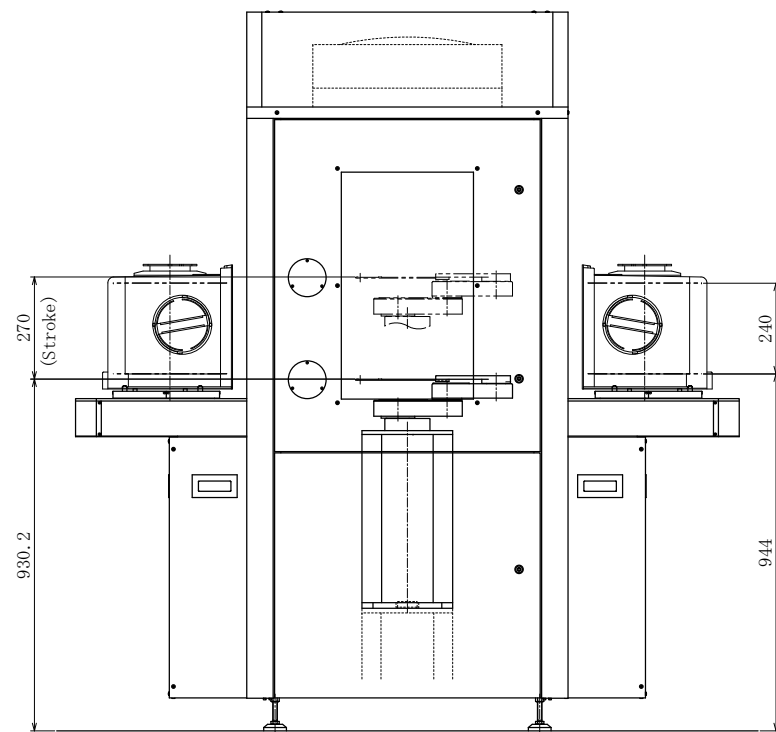

Reference drawing

- × This drawing may be revised without any advance notification.
- × When designing the equipment layout based on this drawing, please confirm with JEL in advance.

MODEL 型式	SORTER SYSTEM		
ISSUED NO. 管理番号	WJ0086E	SCALE 尺度	1/10